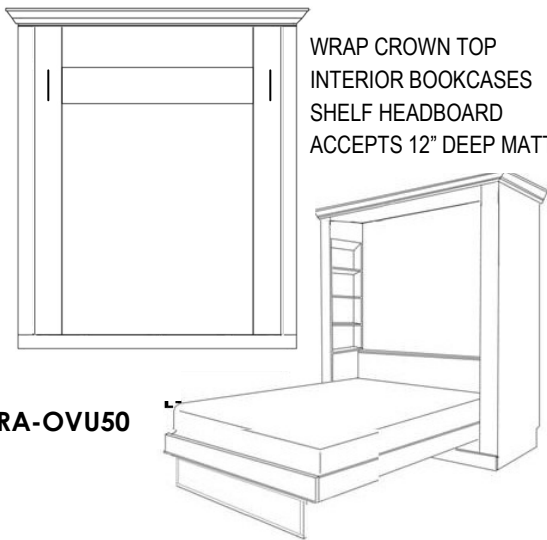

SONOMA ULTRA & SUPREME

ULTRA-OVU50

WRAP CROWN TOP
INTERIOR BOOKCASES
SHELF HEADBOARD
ACCEPTS 12" DEEP MATTRESS

SUPREME-OVS50

WRAP CROWN TOP
PILLOW BOX HEADBOARD
ACCEPTS 13" DEEP MATTRESS

SKU	DESCRIPTION	CLOSED DIMENSIONS	OPEN DIMENSIONS	MATTRESS DEPTH
OVU50	QUEEN VERTICAL ULTRA	80 X 23 X 90.5	80 X 92 X 90.5	12"
OVS50	QUEEN VERTICAL SUPREME	70 X 24.5 X 90.5	70 X 93 X 90.5	13"

*WHITE (WH) *ALABASTER (A) *COBALT (C) BARK GRAY (BG) CARAMEL (B) MAPLE (M) NATURAL (N) SUNSET (S) COGNAC (R) ESPRESSO (D) CINNAMON (E) GRAY (G)

Pier cabinets step down and back from the bed— Choose Left or Right side when facing the bed

3 DRAWER
3 Drawers with 3 open adjustable shelves

ATFS-WC 17.5 x 85.5
APTF-WC 25.5 x 85.5
APGF-WC 33.5 x 85.5

2 DRAWER NIGHTSTAND
2 Drawers –pull out tray with 3 open adjustable shelves.

ANFS-WC 17.5 x 85.5
APNF-WC 25.5 x 85.5

BSDL 30 x 84 SHAPED DESKTOP
AFD 24w x 17d x 28h

APCF-WC 25.5 x 85.5
BSD 20 x 84 STRAIGHT DESKTOP
AFD 24w x 17d x 28h