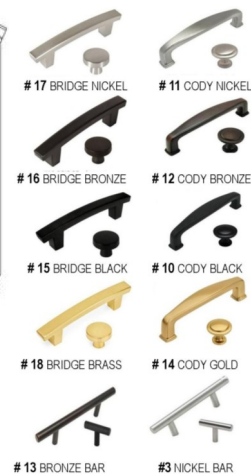

SONOMA ULTRA & SUPREME

ULTRA-OVU50

WRAP CROWN TOP
INTERIOR BOOKCASES
SHELF HEADBOARD
ACCEPTS 12" DEEP MATTRESS

SUPREME-OVS50

WRAP CROWN TOP
PILLOW BOX HEADBOARD
ACCEPTS 13" DEEP MATTRESS

SKU	DESCRIPTION	CLOSED DIMENSIONS	OPEN DIMENSIONS	MATTRESS DEPTH
OVU50	QUEEN VERTICAL ULTRA	80 X 23 X 90.5	80 X 92 X 90.5	12"
OVS50	QUEEN VERTICAL SUPREME	70 X 24.5 X 90.5	70 X 93 X 90.5	13"

*WHITE (WH) *ALABASTER (A) *COBALT (C) BARK GRAY (BG) CARAMEL (B) MAPLE (M) NATURAL (N) SUNSET (S) COGNAC (R) ESPRESSO (D) CINNAMON (E) GRAY (G)

Pier cabinets step down and back from the bed— Choose Left or Right side when facing the bed

3 DRAWER
3 Drawers with 3 open adjustable shelves

ATFS-WC 17.5 x 85.5
APTF-WC 25.5 x 85.5
APGF-WC 33.5 x 85.5

2 DRAWER NIGHTSTAND
2 Drawers –pull out tray with 3 open adjustable shelves.

ANFS-WC 17.5 x 85.5
APNF-WC 25.5 x 85.5