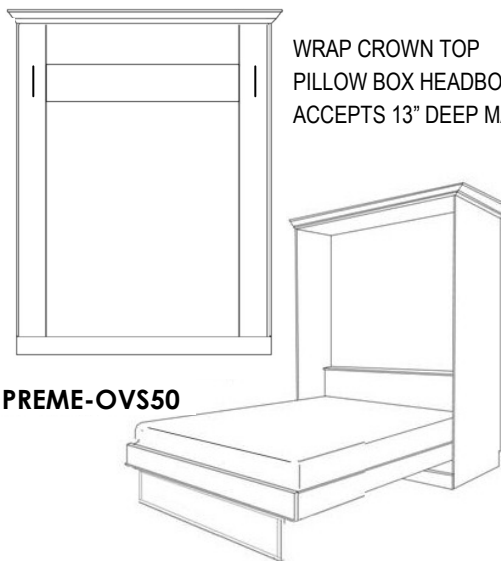

SONOMA ULTRA & SUPREME

ULTRA-OVU50

WRAP CROWN TOP
INTERIOR BOOKCASES
SHELF HEADBOARD
ACCEPTS 12" DEEP MATTRESS

SUPREME-OVS50

WRAP CROWN TOP
PILLOW BOX HEADBOARD
ACCEPTS 13" DEEP MATTRESS

SKU	DESCRIPTION	CLOSED DIMENSIONS	OPEN DIMENSIONS	MATTRESS DEPTH
OVU50	QUEEN VERTICAL ULTRA	80 X 23 X 90.5	80 X 92 X 90.5	12"
OVS50	QUEEN VERTICAL SUPREME	70 X 24.5 X 90.5	70 X 93 X 90.5	13"

3 DRAWER
3 Drawers with 3 open adjustable shelves

ATFS-WC 17.5 x 85.5
APTF-WC 25.5 x 85.5
APGF-WC 33.5 x 85.5

2 DRAWER NIGHTSTAND
2 Drawers –pull out tray with 3 open adjustable shelves.

ANFS-WC 17.5 x 85.5
APNF-WC 25.5 x 85.5

BSDL 30 x 84 SHAPED DESKTOP
AFD 24w x 17d x 28h

APCF-WC 25.5 x 85.5
BSD 20 x 84 STRAIGHT DESKTOP
AFD 24w x 17d x 28h