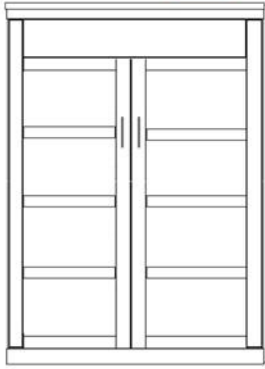

STANDARD

DELUXE

PREMIUM

Straight top-flat headboard • Curved Top- Shelf Hdbd-Bookcases • Straight Top-Shelf Hdbd-Bookcases

FINISHES:

- NATURAL HONEY MAPLE
- SUNSET COGNAC
- BARK GRAY GRAY
- CINNAMON CARAMEL
- ESPRESSO

PREMIUM FINISHES:

- WHITE
- ALABASTER
- COBALT

	SKU	DIMENSION CLOSED	DIMENSION OPEN
QUEEN STANDARD	NV50	65w x 17d x 90h	65w x 86d x 90h
FULL STANDARD	NV46	59w x 17d x 85h	59w x 81d x 85h
QUEEN DELUXE	NVX50	75w x 25d x 90h	75w x 92d x 90h
QUEEN PREMIUM	NVZ50	75w x 20d x 90h	75w x 92d x 90h