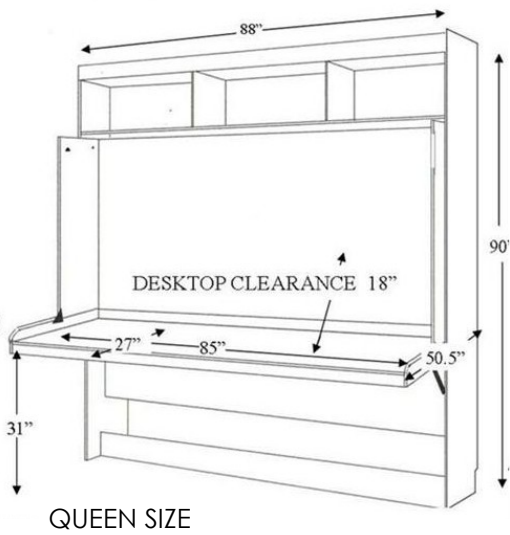

# DESK BED WITH HUTCH

SKU	DESCRIPTION	AS A DESK DIMENSION	AS A BED DIMENSION	MATTRESS DEPTH
AW50	QUEEN DESK BED WITH HUTCH	88w x 50.5d X 90 h	88w x 70d X 90 h	10"
AW46	FULL DESK BED WITH HUTCH	85w x 44d X 90 h	85w x 64d X 90 h	10"

SKU	DESCRIPTION	DESCRIPTION	DESCRIPTION	DESCRIPTION	DESCRIPTION	DESCRIPTION	DESCRIPTION		
<b>3 DRAWER</b>		<b>2 DRAWER NIGHTSTAND</b>		<b>2 LATERAL FILES-PENCIL</b>		<b>2 DRAWER NIGHTSTAND-DOOR</b>			
ATFS	16 X 85	2 Drawers -pull out tray with 3 open adjustable shelves.	ANFS	16 X 85	2 Lateral File Drawers , pencil drawer with 3 adj. shelves	ALFS	16 X 85	2 Drawers -pull out tray with 1 open shelf and Door..	
ATQS	16 X 90		ANQS	16 X 90		ALQS	16 X 90	AUFS	16 X 85
APTF	24 X 85		APNF	24 X 85		APLF	24 X 85	AUQS	16 X 90
APTQ	24 X 90		APNQ	24 X 90		APLQ	24 X 90	APUF	24 X 85
APGF	32 X 85							APUQ	24 X 90
APGQ	32 X 90								
<b>3 DRAWER-DOOR</b>		<b>2 LATERAL FILES-PENCIL-DOOR</b>		<b>3 DRAWER-2 DOOR</b>		<b>BOOKCASE</b>			
AWFS	16 X 85	2 lateral file drawers pencil-with Door. I	AXFS	16 X 85	3 drawers -with 2 Doors. Inside has clothes hangar bar.	ABFS	16 X 85		
AWQS	16 X 90		AXQS	16 X 90		ABQS	16 X 90		
APWF	24 X 85		APXF	24 X 85		APBF	24 X 85		
APWQ	24 X 90		APXQ	24 X 90	APWU	32 x 85	APBQ	24 X 90	
						ABFL	32 X 85		
						ABQL	32 X 90		
<b>FOLD DOWN DESK</b>		<b>2 DOOR</b>		<b>2 DOOR</b>		<b>2 DOOR</b>			
APAF	24 x 85	DESK-DC	63w X 31 1/2h x 22d	ADFL	32 X 85	ADFS	16 X 85		
		FILE CART AFC	16 5/8x 28 1/2 x 22	AQFL	32 X 90	ADQS	16 X 90		
				BSDL	Shaped Desktop	APCF	24 X 85		
				ALD	24 X 90	APCQ	24 X 90		
						BSD	Straight desktop		
						AFD	DESK BASE		