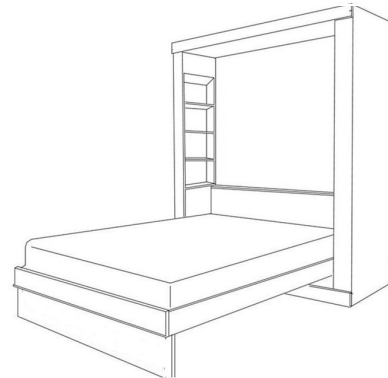

STANDARD

DELUXE

PREMIUM

Straight top-flat headboard ♦ Curved Top- Shelf Hdbd-Bookcases ♦ Straight Top-Shelf Hdbd-Bookcases

STANDARD FINISHES:

- NATURAL HONEY MAPLE
- SUNSET COGNAC
- BARK GRAY GRAY
- CINNAMON CARAMEL
- ESPRESSO

PREMIUM FINISHES:

- WHITE
- ALABASTER
- COBALT

	SKU	DIMENSION CLOSED	DIMENSION OPEN
QUEEN STANDARD	FV50	65w x 17d x 90h	65w x 86d x 90h
QUEEN DELUXE	FVX50	75w x 25d x 90h	75w x 92d x 90h
QUEEN PREMIUM	FVZ50	75w x 20d x 90h	75w x 92d x 90h

FALLBROOK PIER CABINETS standard, Deluxe, Premium *cabinets accept all handle options*

3 DRAWER

- ATFS 16 X 85
- ATQS 16 X 90
- APTF 24 X 85
- APTQ 24 X 90
- APGF 32 X 85
- APGQ 32 X 90

3 DRAWER-DOOR

- AWFS 16 X 85
- AWQS 16 X 90
- APWF 24 X 85
- APWQ 24 X 90

2 DRAWER NIGHTSTAND

1. 2 Drawers -pull out tray with 3 open adjustable shelves.
2. ANFS 16 X 85
   - ANQS 16 X 90
   - APNF 24 X 85
   - APNQ 24 X 90

2 LATERAL FILES-PENCIL-DOOR

1. 2 lateral file drawers pencil- with Door. inside has clothes hangar bar.
2. AXFS 16 X 85
   - AXQS 16 X 90
   - APXF 24 X 85
   - APXQ 24 X 90

2 LATERAL FILES-PENCIL

1. 2 Lateral File Drawers , pencil drawer with 3 adj. shelves
2. ALFS 16 X 85
   - ALQS 16 X 90
   - APLF 24 X 85
   - APLQ 24 X 90

3 DRAWER-2 DOOR

1. 3 drawers -with 2 Doors. Inside has clothes hangar bar.
2. APWU 32 x 85

2 DRAWER NIGHTSTAND-DOOR

1. 2 Drawers -pull out tray with 1 open shelf and Door..
2. AUFS 16 X 85
   - AUQS 16 X 90
   - APUF 24 X 85
   - APUQ 24 X 90

BOOKCASE

- ABFS 16 X 85
- ABQS 16 X 90
- APBF 24 X 85
- APBQ 24 X 90
- ABFL 32 X 85
- ABQL 32 X 90