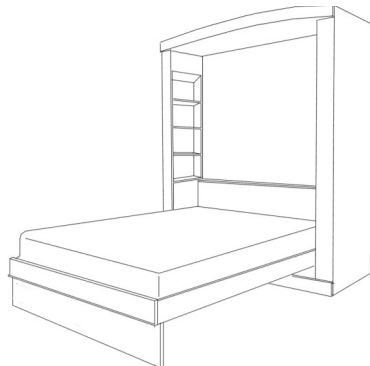

STANDARD

DELUXE

PREMIUM

Straight top-flat headboard ♦ Curved Top- Shelf Hdbd-Bookcases ♦ Straight Top-Shelf Hdbd-Bookcases

STANDARD FINISHES:

- NATURAL HONEY MAPLE
- SUNSET COGNAC
- BARK GRAY GRAY
- CINNAMON CARAMEL
- ESPRESSO

PREMIUM FINISHES:

- WHITE
- ALABASTER
- COBALT

	SKU	DIMENSION CLOSED	DIMENSION OPEN
QUEEN STANDARD	FV50	65w x 17d x 90h	65w x 86d x 90h
QUEEN DELUXE	FVX50	75w x 25d x 90h	75w x 92d x 90h
QUEEN PREMIUM	FVZ50	75w x 20d x 90h	75w x 92d x 90h

FALLBROOK PIER CABINETS standard, Deluxe, Premium *cabinets accept all handle options*

3 DRAWER

- ATFS 16 X 85
- ATQS 16 X 90
- APTF 24 X 85
- APTQ 24 X 90
- APGF 32 X 85
- APGQ 32 X 90

3 DRAWER-DOOR

- AWFS 16 X 85
- AWQS 16 X 90
- APWF 24 X 85
- APWQ 24 X 90

2 DRAWER NIGHTSTAND

1. 2 Drawers -pull out tray with 3 open adjustable shelves.
2. ANFS 16 X 85
   - ANQS 16 X 90
   - APNF 24 X 85
   - APNQ 24 X 90

2 LATERAL FILES-PENCIL-DOOR

1. 2 lateral file drawers pencil- with Door. inside has clothes hangar bar.
2. AXFS 16 X 85
   - AXQS 16 X 90
   - APXF 24 X 85
   - APXQ 24 X 90

2 LATERAL FILES-PENCIL

1. 2 Lateral File Drawers , pencil drawer with 3 adj. shelves
2. ALFS 16 X 85
   - ALQS 16 X 90
   - APLF 24 X 85
   - APLQ 24 X 90

3 DRAWER-2 DOOR

1. 3 drawers -with 2 Doors. Inside has clothes hangar bar.
2. APWU 32 x 85

2 DRAWER NIGHTSTAND-DOOR

1. 2 Drawers -pull out tray with 1 open shelf and Door..
2. AUFS 16 X 85
   - AUQS 16 X 90
   - APUF 24 X 85
   - APUQ 24 X 90

BOOKCASE

- ABFS 16 X 85
- ABQS 16 X 90
- APBF 24 X 85
- APBQ 24 X 90
- ABFL 32 X 85
- ABQL 32 X 90