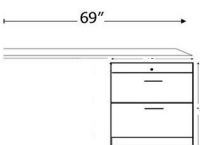

**PREMIUM FINISHES:**

- WHITE
- ALABASTER
- COBALT

	SKU	DIMENSION CLOSED	DIMENSION OPEN
QUEEN STANDARD	<b>FV50</b>	65w x 17d x 90h	65w x 86d x 90h
QUEEN DELUXE	<b>FVX50</b>	75w x 25d x 90h	75w x 92d x 90h
QUEEN PREMIUM	<b>FVZ50</b>	75w x 20d x 90h	75w x 92d x 90h

**3 DRAWER-2 DOOR**

- 3 drawers -with 2 Doors. Inside has clothes hangar bar.
- APWU 32 x 85

**2 DRAWER NIGHTSTAND-DOOR**

- 2 Drawers -pull out tray with 1 open shelf and Door..
- AUFS 16 X 85
  - AUQS 16 X 90
  - APUF 24 X 85
  - APUQ 24 X 90

**BOOKCASE**

- ABFS 16 X 85
- ABQS 16 X 90
- APBF 24 X 85
- APBQ 24 X 90
- ABFL 32 X 85
- ABQL 32 X 90

**FOLD DOWN DESK**

- APAF 24 x 85

- DESK-DC 63w X 31 1/2h x 22d
- FILE CART AFC 16 5/8x 28 1/2 x 22

**2 DOOR**

DESK BASE-1 lateral file drawer, medium drawer & pencil drawer

- ADFL 32 X 85
- AQFL 32 X 90
- BSDL Shaped Desktop
- ALD 24 X 90

**1 DOOR**

DESK BASE-1 lateral file drawer, medium drawer & pencil drawer

- ADFS 16 X 85
- ADQS 16 X 90
- APCF 24 X 85
- APCQ 24 X 90
- BSD Straight desktop
- AFD DESK BASE