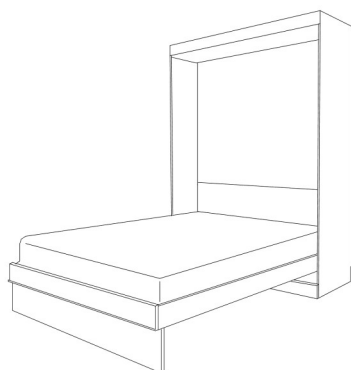

STANDARD

DELUXE

PREMIUM

Straight top-flat headboard ♦ Curved Top- Shelf Hdbd-Bookcases ♦ Straight Top-Shelf Hdbd-Bookcases

STANDARD FINISHES:

- NATURAL HONEY MAPLE
- SUNSET COGNAC
- BARK GRAY GRAY
- CINNAMON CARAMEL
- ESPRESSO

PREMIUM FINISHES:

- WHITE
- ALABASTER
- COBALT

	SKU	DIMENSION CLOSED	DIMENSION OPEN
QUEEN STANDARD	FV50	65w x 17d x 90h	65w x 86d x 90h
QUEEN DELUXE	FVX50	75w x 25d x 90h	75w x 92d x 90h
QUEEN PREMIUM	FVZ50	75w x 20d x 90h	75w x 92d x 90h

FALLBROOK PIER CABINETS standard, Deluxe, Premium *cabinets accept all handle options*

3 DRAWER

- ATFS 16 X 85
- ATQS 16 X 90
- APTF 24 X 85
- APTQ 24 X 90
- APGF 32 X 85
- APGQ 32 X 90

3 DRAWER-DOOR

- AWFS 16 X 85
- AWQS 16 X 90
- APWF 24 X 85
- APWQ 24 X 90

2 DRAWER NIGHTSTAND

1. 2 Drawers -pull out tray with 3 open adjustable shelves.
2. ANFS 16 X 85
   - ANQS 16 X 90
   - APNF 24 X 85
   - APNQ 24 X 90

2 LATERAL FILES-PENCIL-DOOR

1. 2 lateral file drawers pencil- with Door. inside has clothes hangar bar.
2. AXFS 16 X 85
   - AXQS 16 X 90
   - APXF 24 X 85
   - APXQ 24 X 90

2 LATERAL FILES-PENCIL

1. 2 Lateral File Drawers , pencil drawer with 3 adj. shelves
2. ALFS 16 X 85
   - ALQS 16 X 90
   - APLF 24 X 85
   - APLQ 24 X 90

3 DRAWER-2 DOOR

1. 3 drawers -with 2 Doors. Inside has clothes hangar bar.
2. APWU 32 x 85

2 DRAWER NIGHTSTAND-DOOR

1. 2 Drawers -pull out tray with 1 open shelf and Door..
2. AUFS 16 X 85
   - AUQS 16 X 90
   - APUF 24 X 85
   - APUQ 24 X 90

BOOKCASE

- ABFS 16 X 85
- ABQS 16 X 90
- APBF 24 X 85
- APBQ 24 X 90
- ABFL 32 X 85
- ABQL 32 X 90