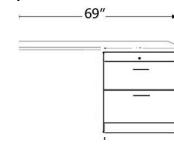

**PREMIUM FINISHES:**

- WHITE
- ALABASTER
- COBALT

	SKU	DIMENSION CLOSED	DIMENSION OPEN
QUEEN STANDARD	<b>FV50</b>	65w x 17d x 90h	65w x 86d x 90h
QUEEN DELUXE	<b>FVX50</b>	75w x 25d x 90h	75w x 92d x 90h
QUEEN PREMIUM	<b>FVZ50</b>	75w x 20d x 90h	75w x 92d x 90h

**3 DRAWER-2 DOOR**

- 3 drawers -with 2 Doors. Inside has clothes hangar bar.
- APWU 32 x 85

**2 DRAWER NIGHTSTAND-DOOR**

- 2 Drawers -pull out tray with 1 open shelf and Door..
- AUFS 16 X 85
  - AUQS 16 X 90
  - APUF 24 X 85
  - APUQ 24 X 90

**BOOKCASE**

- ABFS 16 X 85
- ABQS 16 X 90
- APBF 24 X 85
- APBQ 24 X 90
- ABFL 32 X 85
- ABQL 32 X 90

**FOLD DOWN DESK**

- APAF 24 x 85

- DESK-DC 63w X 31 1/2h x 22d
- FILE CART AFC 16 5/8x 28 1/2 x 22

**2 DOOR**

DESK BASE-1 lateral file drawer, medium drawer & pencil drawer

- ADFL 32 X 85
- AQFL 32 X 90
- BSDL Shaped Desktop
- ALD 24 X 90

**1 DOOR**

DESK BASE-1 lateral file drawer, medium drawer & pencil drawer

- ADFS 16 X 85
- ADQS 16 X 90
- APCF 24 X 85
- APCQ 24 X 90
- BSD Straight desktop
- AFD DESK BASE