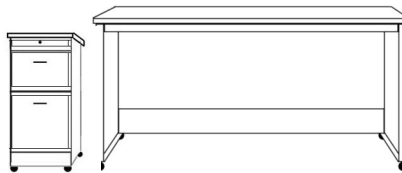

2 DRAWERS & TRAY OPEN SHELF, DOOR

2 drawers with pull out tray, upper door and one open shelf
 BUFS-WC 17.5 x 85.5
 BPUF-WC 25.5 x 85.5

3 DRAWER-DOOR

3 drawers with door
 Inside has 3 adjustable shelves
 BWFS-WC 17.5 X 85.5
 BPWF-WC 25.5 X 85.5

2 DRAWER-PENCIL-DOOR

2 lateral file drawers with pencil drawer and door with 3 adjustable shelves inside
 BXFS-WC 17.5 X 85.5
 BPDF-WC 25.5 X 85.5

GUEST CHEST

3 drawers & 2 doors
 Behind doors is a fixed shelf with clothes hangar bar
 BPWU-WC 33.5 x 85.5

BOOKCASE

Center fixed shelf with 4 adjustable shelves
 BBFS-WC 17.5 x 85.5
 BPBF-WC 25.5 x 85.5
 BBFL-WC 33.5 x 85.5

FOLDING DESK

Desk is 48" Long
 Extends to 59"

BPAF-WC 33.5 x 85.5

DESK CART-DC 63w x 31.5h x 22d

FILE CART-BFC 16 5/8w x 28.5h x 22d

BDFL-WC 33.5 x 85.5

BSDL 30 x 84 shaped desk

BFD-base 24w x 17d x 28h

BDFS-WC 17.5 x 85.5

BPCF-WC 25.5 x 85.5

BSD 20 x 84 desktop

BFD 24w x 17d x 28h