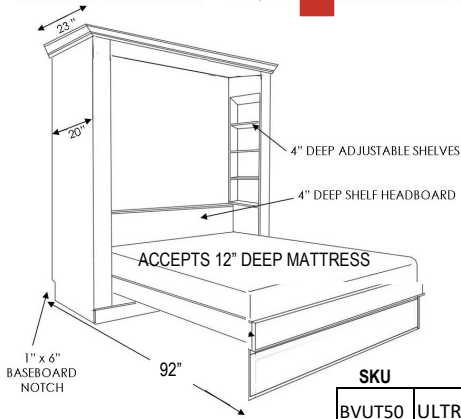

BARRINGTON TABLE ULTRA & SUPREME

TO OPEN—WHEN YOU LIFT THIS PANEL FOOT YOU UNLATCH THE BED FROM THE CABINET TOP. ONCE PARTIALLY OPENED THE SAFE PISTON LIFT SYSTEM TAKES OVER AND THE BED SLOWLY LOWERS TO THE FLOOR

SKU	DESCRIPTION	CLOSED DIMENSIONS	OPEN DIMENSIONS
BVUT50	ULTRA VERTICAL QUEEN	80 X 23 X 90.5	80 X 93 X 90.5
BVST50	SUPREME VERTICAL QUEEN	70 X 24.5 X 90.5	70 X 93 X 90.5

* +10% UPCHARGE FOR WHITE, ALABASTER AND COBALT PAINT FINISHES

2 DRAWER-PENCIL-DOOR

2 lateral file drawers with pencil drawer and door with 3 adjustable shelves inside
 BXFS-WC 17.5 X 85.5
 BPDF-WC 25.5 X 85.5

GUEST CHEST

3 drawers & 2 doors
 Behind doors is a fixed shelf with clothes hangar bar
 BPWU-WC 33.5 x 85.5

FILE CART-BFC 16 5/8w x 28.5h x 22d

BDFL-WC 33.5 x 85.5

BSDL 30 x 84 shaped desk

BFD-base 24w x 17d x 28h

BDFS-WC 17.5 x 85.5

BPCF-WC 25.5 x 85.5

BSD 20 x 84 desktop

BFD 24w x 17d x 28h