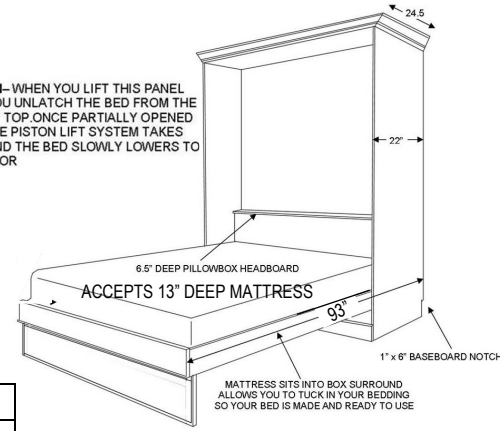

BARRINGTON TABLE ULTRA & SUPREME

TO OPEN—WHEN YOU LIFT THIS PANEL FOOT YOU UNLATCH THE BED FROM THE CABINET TOP. ONCE PARTIALLY OPENED THE SAFE PISTON LIFT SYSTEM TAKES OVER AND THE BED SLOWLY LOWERS TO THE FLOOR

SKU	DESCRIPTION	CLOSED DIMENSIONS	OPEN DIMENSIONS
BVUT50	ULTRA VERTICAL QUEEN	80 X 23 X 90.5	80 X 93 X 90.5
BVST50	SUPREME VERTICAL QUEEN	70 X 24.5 X 90.5	70 X 93 X 90.5

* +10% UPCHARGE FOR WHITE, ALABASTER AND COBALT PAINT FINISHES

2 DRAWER-PENCIL-DOOR

2 lateral file drawers with pencil drawer and door with 3 adjustable shelves inside
 BXFS-WC 17.5 X 85.5
 BPDF-WC 25.5 X 85.5

GUEST CHEST

3 drawers & 2 doors
 Behind doors is a fixed shelf with clothes hangar bar
 BPWU-WC 33.5 x 85.5

FILE CART-BFC 16 5/8w x 28.5h x 22d

BDFL-WC 33.5 x 85.5

BSDL 30 x 84 shaped desk

BFD-base 24w x 17d x 28h

BDFS-WC 17.5 x 85.5

BPCF-WC 25.5 x 85.5

BSD 20 x 84 desktop

BFD 24w x 17d x 28h