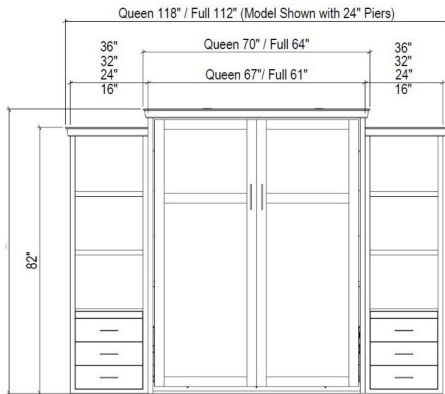

THE PHOENIX SOFA BED

VERTICAL

Wallbeds
"n" More

A comfortable extra bed for any room!

QUEEN

Vertical:
Width: 67"
Depth: 18"
Height: 85 1/4"
Projection: 86 1/4"

QUEEN Vertical
with Crown:
Width: 70"
Depth: 19 1/2"
Height: 87 1/2"
Projection: 86 1/4"

FULL

Vertical:
Width: 61"
Depth: 18"
Height: 80 1/4"
Projection: 81 1/4"

FULL Vertical
with Crown:
Width: 64"
Depth: 19 1/2"
Height: 83 1/2"
Projection: 81 1/4"

Pier Options

Due to this configuration, the sofa will cover the bottom portion of the side piers.

The only pier that can accompany the Phoenix is the Open Shelf Pier.

An upper door can be added to the (OD) pier

Open Shelf Pier (OD)

Width:
(16)
(24)
(32)
(36)

Vertical:
Depth: 17.5"
Height: 82"