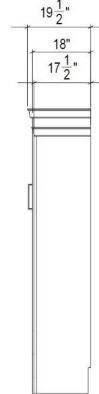

THE PHOENIX SOFA BED

VERTICAL

Wallbeds
"n" More

A comfortable extra bed for any room!

QUEEN

Vertical:
Width: 67"
Depth: 18"
Height: 85 1/4"
Projection: 86 1/4"

QUEEN Vertical
with Crown:
Width: 70"
Depth: 19 1/2"
Height: 87 1/2"
Projection: 86 1/4"

FULL

Vertical:
Width: 61"
Depth: 18"
Height: 80 1/4"
Projection: 81 1/4"

FULL Vertical
with Crown:
Width: 64"
Depth: 19 1/2"
Height: 83 1/2"
Projection: 81 1/4"

Pier Options

Due to this configuration, the sofa will cover the bottom portion of the side piers.

The only pier that can accompany the Phoenix is the Open Shelf Pier.

An upper door can be added to the (OD) pier