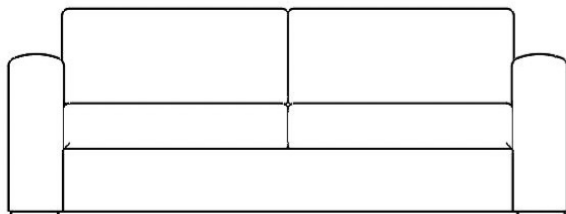

Vertical:
Width: 67"
Depth: 18"
Height: 85 1/4"
Projection: 86 1/4"

QUEEN Vertical
with Crown:
Width: 70"
Depth: 19 1/2"
Height: 87 1/2"
Projection: 86 1/4"

FULL

Vertical:
Width: 61"
Depth: 18"
Height: 80 1/4"
Projection: 81 1/4"

FULL Vertical
with Crown:
Width: 64"
Depth: 19 1/2"
Height: 83 1/2"
Projection: 81 1/4"

Pier Options

Due to this configuration, the sofa will cover the bottom portion of the side piers.

The only pier that can accompany the Phoenix is the Open Shelf Pier.

An upper door can be added to the (OD) pier

Open Shelf Pier (OD)

Width:
(16)
(24)
(32)
(36)

Vertical:
Depth: 17.5"
Height: 82"

Vertical Sofa

QUEEN
Width: 83"
Depth: 32"
Height: 30"

FULL
Width: 72"
Depth: 32"
Height: 30"