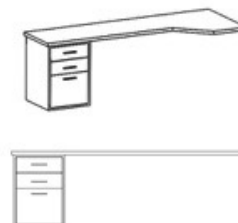

Integrated Desk

Desk is only compatible with 36" piers

Width: 84"
Depth: 21"
Height: 30"