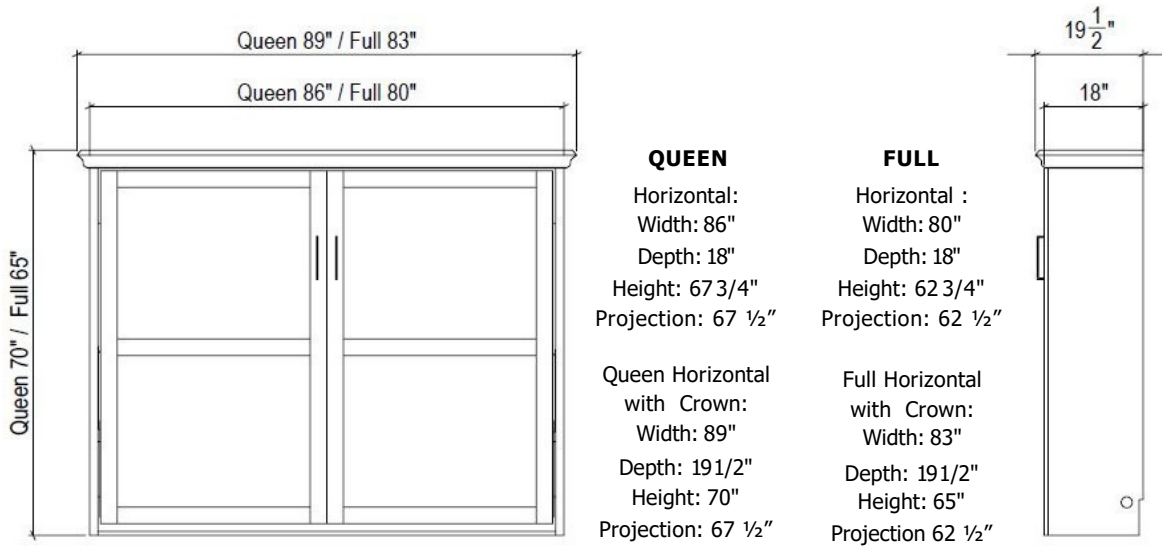

## Pier Options

Shelf Drawer Pier (DH-PT)

Width:  
(16)  
(24)  
(32)  
(36)

Vertical:  
Depth: 15.5"  
Height: 60"

Wardrobe Drawer Pier (DH-PW2)  
\*16" W NOT AVAILABLE

Width:  
(16)  
(24)  
(32)  
(36)

Vertical:  
Depth: 15.5"  
Height: 60"

Cabinet Drawer Pier (DH-PW3)  
ONE DOOR AT 16" W

Width:  
(16)  
(24)  
(32)  
(36)

Vertical:  
Depth: 15.5"  
Height: 60"

\*\*Open Shelf Pier (DH-OD)

Width:  
(16)  
(24)  
(32)  
(36)

Vertical:  
Depth: 15.5"  
Height: 60"