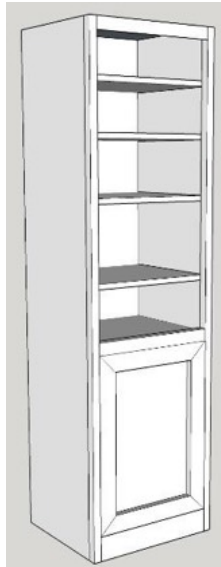

Hardware for Bed

- W1 Nickle Bar 18"
- W2 Nickle Bar 14 1/2"
- W3 Nickle Bar 9 1/4"
- W4 Nickle Bar 8"
- W5 Nickle Bar 8 1/2"
- W6 Bronze Bar 7"
- W7 Bronze Bar 8 1/2"
- W8 Bronze Bar 8"
- W9 Bronze Bar 7"
- W10 Bronze Bar 12"

Wardrobe Size

- (S)Small 21"w x 19.75"d
- (M)Medium 25"w x 19.75"d
- (L)Large 31"w x 19.75"d
- (XL)XLarge 37"w x 19.75"d

Lighting & Electrical

| SKU | Type | Description |
|---------|-----------------------|------------------------|
| P1 | Black Power Unit | 2 Elect, 2 USB |
| P2 | Silver Power Unit | 1 Elect, 2 USB |
| P5 | USB Port Only | 2 USB Port |
| L1 | LED 2 Light - Bed | 2 pucks, on/off switch |
| P-Puck | Add LED light to Pier | add to all size piers |
| P-Power | independent power | on/off switch function |

Available Add Ons

- Change shelves from wood to glass
- Add soft close drawer slides
- Finish inside of drawer with clear coat
- Add soft close hinges
- Additional wire mgmt holes

Florence

All piers available in all sizes (see front) unless otherwise note
All piers available in 72" or 84" height

Open Pier (Bookcase)

Pier with 1 or 2 door

Pier with 3 drawers and pull

Pier with Full Doors

Pier with 2 drawers & pull

File Pier
(can only be done in 21")

Wardrobe with full doors
(can not be done in 17")

Wardrobe with 3 drawers
(can not be done in 17")