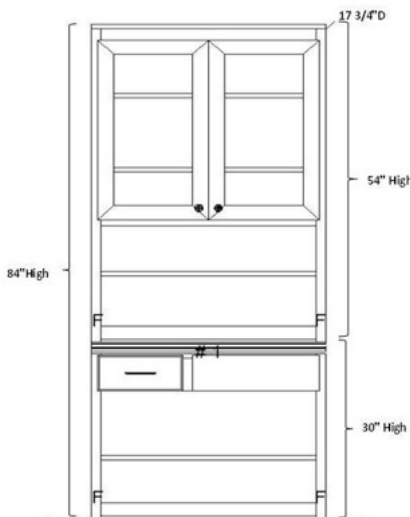

Wardrobe Size

- (S)Small 21"w x 19.75"d
- (M)Medium 25"w x 19.75"d
- (L)Large 31"w x 19.75"d
- (XL)XLarge 37"w x 19.75"d

Lighting & Electrical

| SKU | Type | Description |
|---------|-----------------------|------------------------|
| P1 | Black Power Unit | 2 Elect, 2 USB |
| P2 | Silver Power Unit | 1 Elect, 2 USB |
| P5 | USB Port Only | 2 USB Port |
| L1 | LED 2 Light - Bed | 2 pucks, on/off switch |
| P-Puck | Add LED light to Pier | add to all size piers |
| P-Power | independent power | on/off switch function |

Available Add Ons

- Change shelves from wood to glass
- Add soft close drawer slides
- Finish inside of drawer with clear coat
- Add soft close hinges
- Additional wire mgmt holes

Florence

All piers available in all sizes (see front) unless otherwise note
All piers available in 72" or 84" height

Open Pier (Bookcase)

Pier with 1 or 2 door

Pier with 3 drawers and pull

Pier with Full Doors

Pier with 2 drawers & pull

File Pier
(can only be done in 21")

Wardrobe with full doors
(can not be done in 17")

Wardrobe with 3 drawers
(can not be done in 17")

Desk Hutch & Return

Wallbed Desk (goes with return)

Straight Desk with Desk Pier
P: 25" w x 17 3/4" d x 84" h
PED: 21" w x 20" d x 29 1/4" h
DESK: 72" w x 23" d x 2" h

Wedge Desk with Desk Pier
P: 37" w x 17 3/4" d x 84" h
PED: 21" w x 20" d x 29 1/4" h
DESK: 72" w x 35" d x 2" h