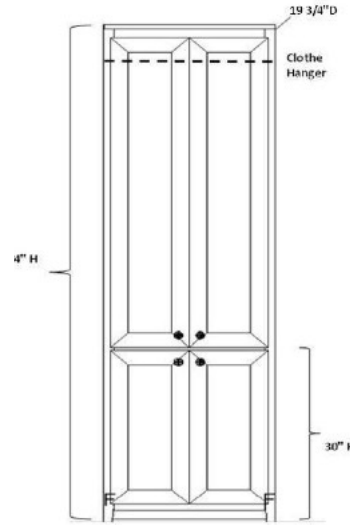

Hardware for Piers

- W11 Nickel Round Knob
- W12 Nickel Squire Knob
- W15 Nickel Bar 6 1/4"
- W13 Bronze Square Knob
- W14 Bronze Round Knob
- W16 Bronze Bar 6 1/4"

Pier Sizes

- (XS) Xsmall 17"w x 17.75"d
- (S)Small 21"w x 17.75"d
- (M)Medium 25"w x 17.75"d
- (L)Large 31"w x 17.75"d
- (XL)XLarge 37"w x 17.75"d

Wardrobe Size

- (S)Small 21"w x 19.75"d
- (M)Medium 25"w x 19.75"d
- (L)Large 31"w x 19.75"d
- (XL)XLarge 37"w x 19.75"d

Lighting & Electrical

| SKU | Type | Description |
|---------|-----------------------|------------------------|
| P1 | Black Power Unit | 2 Elect, 2 USB |
| P2 | Silver Power Unit | 1 Elect, 2 USB |
| P5 | USB Port Only | 2 USB Port |
| L1 | LED 2 Light - Bed | 2 pucks, on/off switch |
| P-Puck | Add LED light to Pier | add to all size piers |
| P-Power | independent power | on/off switch function |

Open Pier (Bookcase)

Pier with 1 or 2 door

Pier with 3 drawers and pull

Pier with Full Doors

Pier with 2 drawers & pull

File Pier
(can only be done in 21")

Wardrobe with full doors
(can not be done in 17")

Wardrobe with 3 drawers
(can not be done in 17")

Desk Hutch & Return

Wallbed Desk (goes with return)

Straight Desk with Desk Pier
P: 25" w x 17 3/4" d x 84" h
PED: 21" w x 20" d x 29 1/4" h
DESK: 72" w x 23" d x 2" h

Wedge Desk with Desk Pier
P: 37" w x 17 3/4" d x 84" h
PED: 21" w x 20" d x 29 1/4" h
DESK: 72" w x 35" d x 2" h