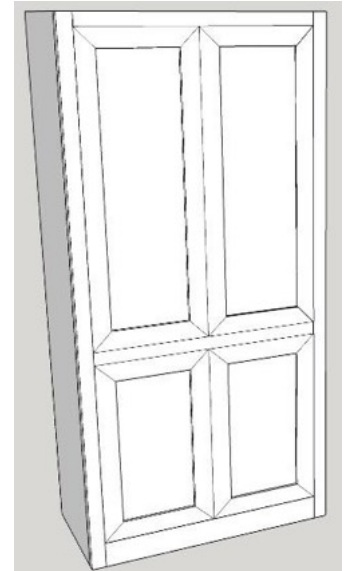

Hardware for Piers

- W11 Nickel Round Knob
- W12 Nickel Squire Knob
- W15 Nickel Bar 6 1/4"
- W13 Bronze Square Knob
- W14 Bronze Round Knob
- W16 Bronze Bar 6 1/4"

Pier Sizes

- (XS) Xsmall 17"w x 17.75"d
- (S)Small 21"w x 17.75"d
- (M)Medium 25"w x 17.75"d
- (L)Large 31"w x 17.75"d
- (XL)XLarge 37"w x 17.75"d

Wardrobe Size

- (S)Small 21"w x 19.75"d
- (M)Medium 25"w x 19.75"d
- (L)Large 31"w x 19.75"d
- (XL)XLarge 37"w x 19.75"d

Lighting & Electrical

| SKU | Type | Description |
|---------|-----------------------|------------------------|
| P1 | Black Power Unit | 2 Elect, 2 USB |
| P2 | Silver Power Unit | 1 Elect, 2 USB |
| P5 | USB Port Only | 2 USB Port |
| L1 | LED 2 Light - Bed | 2 pucks, on/off switch |
| P-Puck | Add LED light to Pier | add to all size piers |
| P-Power | independent power | on/off switch function |

Available Add Ons

- Change shelves from wood to glass
- Add soft close drawer slides
- Finish inside of drawer with clear coat
- Add soft close hinges
- Additional wire mgmt holes

Florence

All piers available in all sizes (see front) unless otherwise note
All piers available in 72" or 84" height

Open Pier (Bookcase)

Pier with 1 or 2 door

Pier with 3 drawers and pull

Pier with Full Doors

Pier with 2 drawers & pull

File Pier
(can only be done in 21")

Wardrobe with full doors
(can not be done in 17")

Wardrobe with 3 drawers
(can not be done in 17")