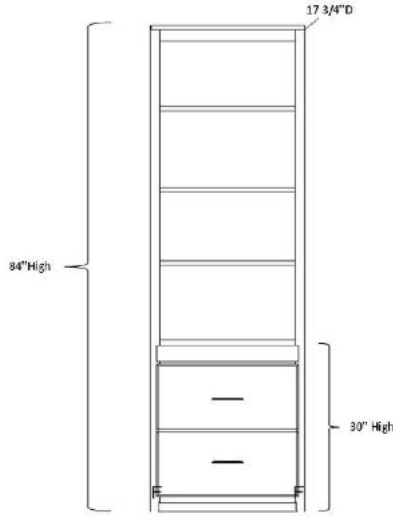

Wardrobe Size

- (S)Small 21"w x 19.75"d
- (M)Medium 25"w x 19.75"d
- (L)Large 31"w x 19.75"d
- (XL)XLarge 37"w x 19.75"d

Lighting & Electrical

| SKU | Type | Description |
|---------|-----------------------|------------------------|
| P1 | Black Power Unit | 2 Elect, 2 USB |
| P2 | Silver Power Unit | 1 Elect, 2 USB |
| P5 | USB Port Only | 2 USB Port |
| L1 | LED 2 Light - Bed | 2 pucks, on/off switch |
| P-Puck | Add LED light to Pier | add to all size piers |
| P-Power | independent power | on/off switch function |

Available Add Ons

- Change shelves from wood to glass
- Add soft close drawer slides
- Finish inside of drawer with clear coat
- Add soft close hinges
- Additional wire mgmt holes

Florence

All piers available in all sizes (see front) unless otherwise note
All piers available in 72" or 84" height

Open Pier (Bookcase)

Pier with 1 or 2 door

Pier with 3 drawers and pull

Pier with Full Doors

Pier with 2 drawers & pull

File Pier
(can only be done in 21")

Wardrobe with full doors
(can not be done in 17")

Wardrobe with 3 drawers
(can not be done in 17")

Desk Hutch & Return

Wallbed Desk (goes with return)

Straight Desk with Desk Pier
P: 25" w x 17 3/4" d x 84" h
PED: 21" w x 20" d x 29 1/4" h
DESK: 72" w x 23" d x 2" h

Wedge Desk with Desk Pier
P: 37" w x 17 3/4" d x 84" h
PED: 21" w x 20" d x 29 1/4" h
DESK: 72" w x 35" d x 2" h