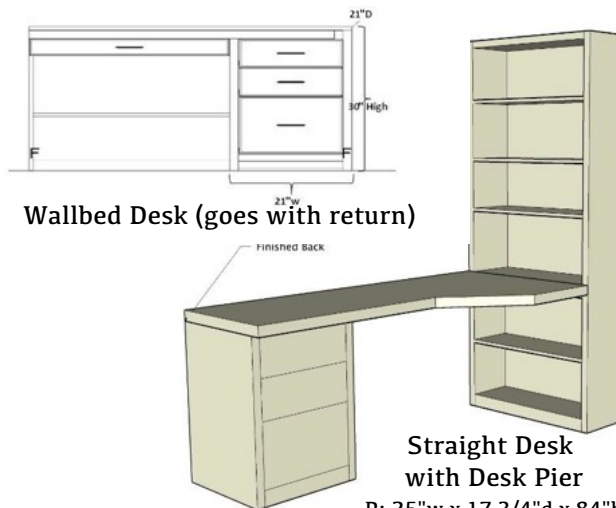

Wardrobe Size

- (S)Small 21"w x 19.75"d
- (M)Medium 25"w x 19.75"d
- (L)Large 31"w x 19.75"d
- (XL)XLarge 37"w x 19.75"d

Lighting & Electrical

| SKU | Type | Description |
|---------|-----------------------|------------------------|
| P1 | Black Power Unit | 2 Elect, 2 USB |
| P2 | Silver Power Unit | 1 Elect, 2 USB |
| P5 | USB Port Only | 2 USB Port |
| L1 | LED 2 Light - Bed | 2 pucks, on/off switch |
| P-Puck | Add LED light to Pier | add to all size piers |
| P-Power | independent power | on/off switch function |

Open Pier (Bookcase)

Pier with 1 or 2 door

Pier with 3 drawers and pull

Pier with Full Doors

Pier with 2 drawers & pull

File Pier
(can only be done in 21")

Wardrobe with full doors
(can not be done in 17")

Wardrobe with 3 drawers
(can not be done in 17")

Desk Hutch & Return

Wallbed Desk (goes with return)

Straight Desk with Desk Pier
P: 25" w x 17 3/4" d x 84" h
PED: 21" w x 20" d x 29 1/4" h
DESK: 72" w x 23" d x 2" h

Wedge Desk with Desk Pier
P: 37" w x 17 3/4" d x 84" h
PED: 21" w x 20" d x 29 1/4" h
DESK: 72" w x 35" d x 2" h