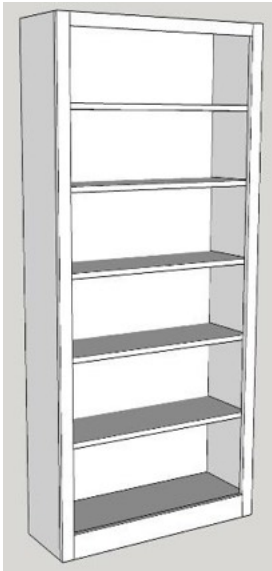

Hardware for Bed

- W1 Nickle Bar 18"
- W2 Nickle Bar 14 1/2"
- W3 Nickle Bar 9 1/4"
- W4 Nickle Bar 8"
- W5 Nickle Bar 8 1/2"
- W6 Bronze Bar 7"
- W7 Bronze Bar 8 1/2"
- W8 Bronze Bar 8"
- W9 Bronze Bar 7"
- W10 Bronze Bar 12"

Hardware for Piers

- W11 Nickel Round Knob
- W12 Nickel Squire Knob
- W15 Nickel Bar 6 1/4"
- W13 Bronze Square Knob
- W14 Bronze Round Knob
- W16 Bronze Bar 6 1/4"

Pier Sizes

- (XS) Xsmall 17"w x 17.75"d
- (S)Small 21"w x 17.75"d
- (M)Medium 25"w x 17.75"d
- (L)Large 31"w x 17.75"d
- (XL)XLarge 37"w x 17.75"d

Wardrobe Size

- (S)Small 21"w x 19.75"d
- (M)Medium 25"w x 19.75"d
- (L)Large 31"w x 19.75"d
- (XL)XLarge 37"w x 19.75"d

Lighting & Electrical

| SKU | Type | Description |
|---------|-----------------------|------------------------|
| P1 | Black Power Unit | 2 Elect, 2 USB |
| P2 | Silver Power Unit | 1 Elect, 2 USB |
| P5 | USB Port Only | 2 USB Port |
| L1 | LED 2 Light - Bed | 2 pucks, on/off switch |
| P-Puck | Add LED light to Pier | add to all size piers |
| P-Power | independent power | on/off switch function |

Available Add Ons

- Change shelves from wood to glass
- Add soft close drawer slides
- Finish inside of drawer with clear coat
- Add soft close hinges
- Additional wire mgmt holes

Florence

All piers available in all sizes (see front) unless otherwise note
All piers available in 72" or 84" height