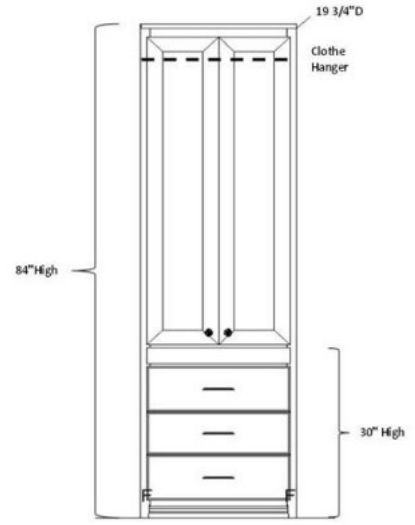

Hardware for Piers

- W11 Nickel Round Knob
- W12 Nickel Squire Knob
- W15 Nickel Bar 6 1/4"
- W13 Bronze Square Knob
- W14 Bronze Round Knob
- W16 Bronze Bar 6 1/4"

Pier Sizes

- (XS) Xsmall 17"w x 17.75"d
- (S)Small 21"w x 17.75"d
- (M)Medium 25"w x 17.75"d
- (L)Large 31"w x 17.75"d
- (XL)XLarge 37"w x 17.75"d

Wardrobe Size

- (S)Small 21"w x 19.75"d
- (M)Medium 25"w x 19.75"d
- (L)Large 31"w x 19.75"d
- (XL)XLarge 37"w x 19.75"d

Lighting & Electrical

| SKU | Type | Description |
|---------|-----------------------|------------------------|
| P1 | Black Power Unit | 2 Elect, 2 USB |
| P2 | Silver Power Unit | 1 Elect, 2 USB |
| P5 | USB Port Only | 2 USB Port |
| L1 | LED 2 Light - Bed | 2 pucks, on/off switch |
| P-Puck | Add LED light to Pier | add to all size piers |
| P-Power | independent power | on/off switch function |

Open Pier (Bookcase)

Pier with 1 or 2 door

Pier with 3 drawers and pull

Pier with Full Doors

Pier with 2 drawers & pull

File Pier
(can only be done in 21")

Wardrobe with full doors
(can not be done in 17")

Wardrobe with 3 drawers
(can not be done in 17")

Desk Hutch & Return

Wallbed Desk (goes with return)

Straight Desk with Desk Pier
P: 25" w x 17 3/4" d x 84" h
PED: 21" w x 20" d x 29 1/4" h
DESK: 72" w x 23" d x 2" h

Wedge Desk with Desk Pier
P: 37" w x 17 3/4" d x 84" h
PED: 21" w x 20" d x 29 1/4" h
DESK: 72" w x 35" d x 2" h