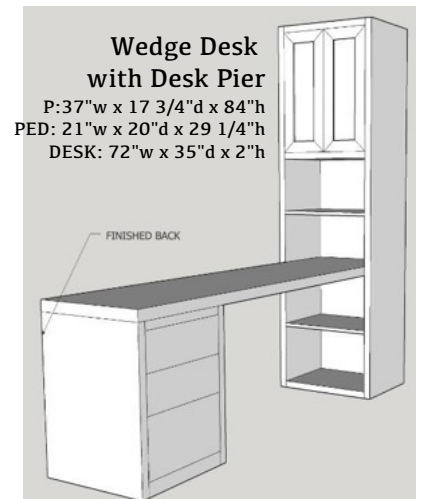

Wardrobe Size

- (S)Small 21"w x 19.75"d
- (M)Medium 25"w x 19.75"d
- (L)Large 31"w x 19.75"d
- (XL)XLarge 37"w x 19.75"d

Lighting & Electrical

| SKU | Type | Description |
|---------|-----------------------|------------------------|
| P1 | Black Power Unit | 2 Elect, 2 USB |
| P2 | Silver Power Unit | 1 Elect, 2 USB |
| P5 | USB Port Only | 2 USB Port |
| L1 | LED 2 Light - Bed | 2 pucks, on/off switch |
| P-Puck | Add LED light to Pier | add to all size piers |
| P-Power | independent power | on/off switch function |

Open Pier (Bookcase)

Pier with 1 or 2 door

Pier with 3 drawers and pull

Pier with Full Doors

Pier with 2 drawers & pull

File Pier
(can only be done in 21")

Wardrobe with full doors
(can not be done in 17")

Wardrobe with 3 drawers
(can not be done in 17")

Desk Hutch & Return

Wallbed Desk (goes with return)

Straight Desk with Desk Pier
P: 25" w x 17 3/4" d x 84" h
PED: 21" w x 20" d x 29 1/4" h
DESK: 72" w x 23" d x 2" h

Wedge Desk with Desk Pier
P: 37" w x 17 3/4" d x 84" h
PED: 21" w x 20" d x 29 1/4" h
DESK: 72" w x 35" d x 2" h