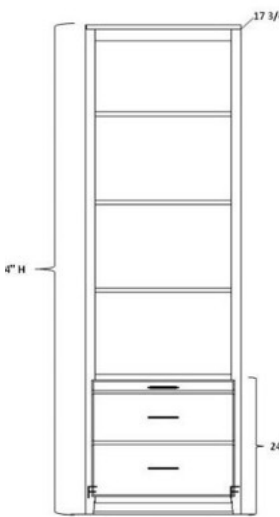

Hardware for Piers

- W11 Nickel Round Knob
- W12 Nickel Squire Knob
- W15 Nickel Bar 6 1/4"
- W13 Bronze Square Knob
- W14 Bronze Round Knob
- W16 Bronze Bar 6 1/4"

Pier Sizes

- (XS) Xsmall 17"w x 17.75"d
- (S)Small 21"w x 17.75"d
- (M)Medium 25"w x 17.75"d
- (L)Large 31"w x 17.75"d
- (XL)XLarge 37"w x 17.75"d

Wardrobe Size

- (S)Small 21"w x 19.75"d
- (M)Medium 25"w x 19.75"d
- (L)Large 31"w x 19.75"d
- (XL)XLarge 37"w x 19.75"d

Lighting & Electrical

| SKU | Type | Description |
|---------|-----------------------|------------------------|
| P1 | Black Power Unit | 2 Elect, 2 USB |
| P2 | Silver Power Unit | 1 Elect, 2 USB |
| P5 | USB Port Only | 2 USB Port |
| L1 | LED 2 Light - Bed | 2 pucks, on/off switch |
| P-Puck | Add LED light to Pier | add to all size piers |
| P-Power | independent power | on/off switch function |

Open Pier (Bookcase)

Pier with 1 or 2 door

Pier with 3 drawers and pull

Pier with Full Doors

Pier with 2 drawers & pull

File Pier
(can only be done in 21")

Wardrobe with full doors
(can not be done in 17")

Wardrobe with 3 drawers
(can not be done in 17")

Desk Hutch & Return

Wallbed Desk (goes with return)

Straight Desk with Desk Pier
P: 25" w x 17 3/4" d x 84" h
PED: 21" w x 20" d x 29 1/4" h
DESK: 72" w x 23" d x 2" h

Wedge Desk with Desk Pier
P: 37" w x 17 3/4" d x 84" h
PED: 21" w x 20" d x 29 1/4" h
DESK: 72" w x 35" d x 2" h