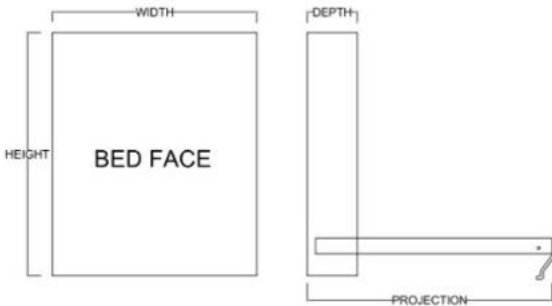

Available in Horizontal and Vertical

Vertical

Size	Height	Width	Depth	Projection
Twin	82 3/4"	45 1/2"	18 3/4"	81 7/8"
XL Twin	87 3/4"	45 1/2"	18 3/4"	86 7/8"
Full/Double	82 3/4"	60 1/2"	18 3/4"	81 7/8"
Queen	87 3/4"	66 1/2"	18 3/4"	86 7/8"
King	87 3/4"	82 1/2"	18 3/4"	86 7/8"

Horizontal

Size	Height	Width	Depth	Projection
Twin	47 1/2"	80"	16 5/8"	44 5/8"
XL Twin	47 1/2"	85"	16 5/8"	44 5/8"
Full/Double	62 1/2"	80"	16 5/8"	59 5/8"
Queen	68 1/2"	85"	16 5/8"	65 5/8"

Finishes, Crown Molding and Lighting

# Cabinet Options

All cabinets and nightstands are available in 3 widths: 18", 24" or 30"  
File drawer cabinets only come in 24" wide

VC 212  
(File Drawers)

VC 211  
(File Drawers)

VC 209

VC 208

VC/HC 207