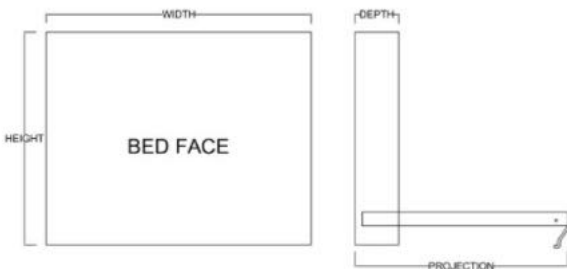

Available in Horizontal and Vertical

Vertical

Size	Height	Width	Depth	Projection
Twin	82 3/4"	45 1/2"	18 3/4"	81 7/8"
XL Twin	87 3/4"	45 1/2"	18 3/4"	86 7/8"
Full/Double	82 3/4"	60 1/2"	18 3/4"	81 7/8"
Queen	87 3/4"	66 1/2"	18 3/4"	86 7/8"
King	87 3/4"	82 1/2"	18 3/4"	86 7/8"

Horizontal

Size	Height	Width	Depth	Projection
Twin	47 1/2"	80"	16 5/8"	44 5/8"
XL Twin	47 1/2"	85"	16 5/8"	44 5/8"
Full/Double	62 1/2"	80"	16 5/8"	59 5/8"
Queen	68 1/2"	85"	16 5/8"	65 5/8"

Finishes, Crown Molding and Lighting

# Cabinet Options

All cabinets and nightstands are available in 3 widths: 18", 24" or 30"  
File drawer cabinets only come in 24" wide

VC 212  
(File Drawers)

VC 211  
(File Drawers)

VC 209

VC 208

VC/HC 207