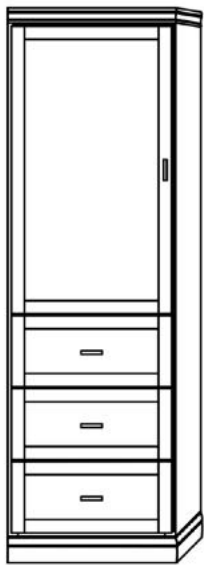

Available in Horizontal and Vertical

Vertical

Size	Height	Width	Depth	Projection
Twin	82 3/4"	45 1/2"	18 3/4"	81 7/8"
XL Twin	87 3/4"	45 1/2"	18 3/4"	86 7/8"
Full/Double	82 3/4"	60 1/2"	18 3/4"	81 7/8"
Queen	87 3/4"	66 1/2"	18 3/4"	86 7/8"
King	87 3/4"	82 1/2"	18 3/4"	86 7/8"

Horizontal

Size	Height	Width	Depth	Projection
Twin	47 1/2"	80"	16 5/8"	44 5/8"
XL Twin	47 1/2"	85"	16 5/8"	44 5/8"
Full/Double	62 1/2"	80"	16 5/8"	59 5/8"
Queen	68 1/2"	85"	16 5/8"	65 5/8"

Finishes, Crown Molding and Lighting

# Cabinet Options

All cabinets and nightstands are available in 3 widths: 18", 24" or 30"  
File drawer cabinets only come in 24" wide

VC 212  
(File Drawers)

VC 211  
(File Drawers)

VC 209

VC 208

VC/HC 207

VC/HC 206

VC/HC 205

VC/HC 204

VC/HC 203

VC/HC 202

VC/HC 201