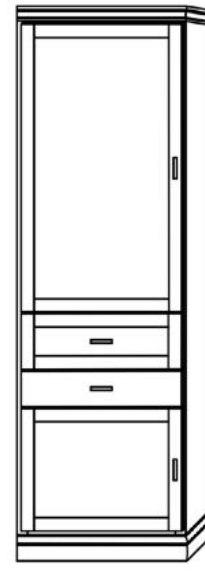

Available in Horizontal and Vertical

Vertical

Size	Height	Width	Depth	Projection
Twin	82 3/4"	45 1/2"	18 3/4"	81 7/8"
XL Twin	87 3/4"	45 1/2"	18 3/4"	86 7/8"
Full/Double	82 3/4"	60 1/2"	18 3/4"	81 7/8"
Queen	87 3/4"	66 1/2"	18 3/4"	86 7/8"
King	87 3/4"	82 1/2"	18 3/4"	86 7/8"

Horizontal

Size	Height	Width	Depth	Projection
Twin	47 1/2"	80"	16 5/8"	44 5/8"
XL Twin	47 1/2"	85"	16 5/8"	44 5/8"
Full/Double	62 1/2"	80"	16 5/8"	59 5/8"
Queen	68 1/2"	85"	16 5/8"	65 5/8"

Finishes, Crown Molding and Lighting

# Cabinet Options

All cabinets and nightstands are available in 3 widths: 18", 24" or 30"  
File drawer cabinets only come in 24" wide

VC 212  
(File Drawers)

VC 211  
(File Drawers)

VC 209

VC 208

VC/HC 207

VC/HC 206

VC/HC 205

VC/HC 204

VC/HC 203

VC/HC 202

VC/HC 201