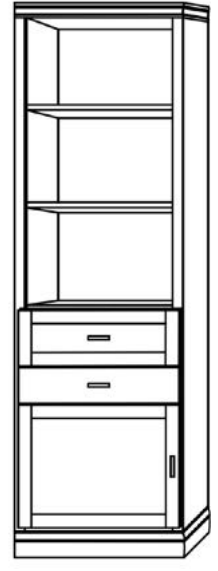

Available in Horizontal and Vertical

Vertical

Size	Height	Width	Depth	Projection
Twin	82 3/4"	45 1/2"	18 3/4"	81 7/8"
XL Twin	87 3/4"	45 1/2"	18 3/4"	86 7/8"
Full/Double	82 3/4"	60 1/2"	18 3/4"	81 7/8"
Queen	87 3/4"	66 1/2"	18 3/4"	86 7/8"
King	87 3/4"	82 1/2"	18 3/4"	86 7/8"

Horizontal

Size	Height	Width	Depth	Projection
Twin	47 1/2"	80"	16 5/8"	44 5/8"
XL Twin	47 1/2"	85"	16 5/8"	44 5/8"
Full/Double	62 1/2"	80"	16 5/8"	59 5/8"
Queen	68 1/2"	85"	16 5/8"	65 5/8"

Finishes, Crown Molding and Lighting

# Cabinet Options

All cabinets and nightstands are available in 3 widths: 18", 24" or 30"  
File drawer cabinets only come in 24" wide

VC 212  
(File Drawers)

VC 211  
(File Drawers)

VC 209

VC 208

VC/HC 207

VC/HC 206

VC/HC 205

VC/HC 204

VC/HC 203

VC/HC 202

VC/HC 201